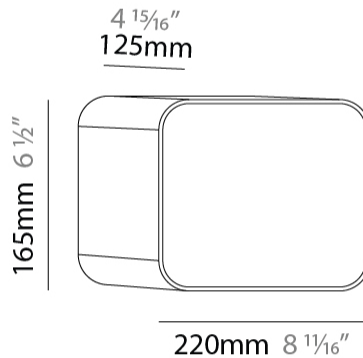

CUBE SURFACE

D72000- -

base number   Color   Finish
                         Temperature   Options

1. To build a product code in our configurator select the specify button on the base model # product page
2. To build a manual product code on this datasheet choose from the options listed below in blue font and add the suffix to the base model #

GENERAL

Series: Cube
Brand: Tunto
Division: Design
Mounting Type: Surface
Mounting Location: Wall / Ceiling
Subcategory: Ambient

PHYSICAL

Shape: Rectangle
Length (mm): 220
Length (in): 8 ¹¹/₁₆
Height (mm): 165
Depth (mm): 125
Height (in): 6 ¹/₂
Depth (in): 4 ¹⁵/₁₆
Light Distribution: Direct
Diffuser: Opal
Fixture Finish: BIR / OAK / WAL
Fixture Material: Wood

ELECTRICAL

Lamp Type: LED (Zhaga Standard)
Input Wattage (W): 11
Dimming: Tri-Mode (Non-Dimming and Phase Dimming (120Vac only) and 0-10V Dimming)
Driver Included: Yes
Driver Location: Integrated
Driver Type: Constant Current - Universal
Driver Class: Class 2
Input Voltage (V): 120 - 277
Constant Current (MA): 700

LED

Color Temperature (°K): 2700 / 3000 / 4000
Nominal Lumen (lm): 440
CRI: >93 CRI
Lamp Life (hrs): 50000

OPTICAL

RATINGS AND CERTIFICATIONS

Certified By: Certified for North American Standards
IP rating: IP20