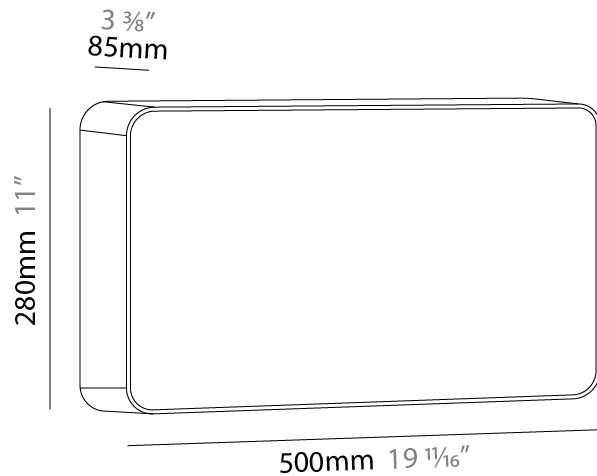

PROJECT _____
TYPE _____
SPECIFIER _____
QUANTITY _____
DATE _____

CUBE SURFACE

D72003- _____ - _____
base number   Color   Finish
                                         Temperature   Options

1. To build a product code in our configurator select the specify button on the base model # product page
2. To build a manual product code on this datasheet choose from the options listed below in blue font and add the suffix to the base model #

GENERAL

Series: Cube
Brand: Tunto
Division: Design
Mounting Type: Surface
Mounting Location: Wall / Ceiling
Subcategory: Ambient

PHYSICAL

Shape: Rectangle
Length (mm): 500
Length (in): 19 ¹¹/₁₆
Height (mm): 280
Depth (mm): 85
Height (in): 11
Depth (in): 3 ³/₈
Light Distribution: Direct
Diffuser: Opal
Fixture Finish: BIR / OAK / WAL
Fixture Material: Wood

ELECTRICAL

Lamp Type: LED
Input Wattage (W): 28
Dimming: Tri-Mode (Non-Dimming and Phase Dimming (120Vac only) and 0-10V Dimming)
Driver Included: Yes
Driver Location: Integrated
Driver Type: Constant Current - Universal
Driver Class: Class 2
Input Voltage (V): 120 - 277
Constant Current (MA): 700

LED

Color Temperature (°K): 2700 / 3000 / 4000
Nominal Lumen (lm): 1300
CRI: >93 CRI
Lamp Life (hrs): 50000

OPTICAL

RATINGS AND CERTIFICATIONS

Certified By: Certified for North American Standards
IP rating: IP20